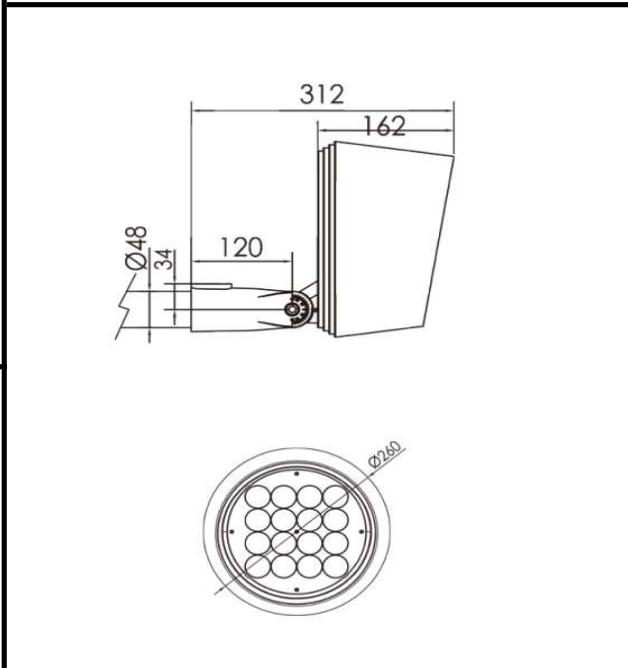

Sovitron Interior Pvt.Ltd.

Model Name	GOTHIC-1135M/DL-OSL-1135MD-16
Description	Flood light

Technical description	Image
-----------------------	-------

Dimension	Dia=260mm H=162mm
Frame	Aluminium Die-cast
Color Tempertaure	5700K
Power	60 W
Total Luminous Flux	5400 lm
Efficacy	90 lm/W
IP rating	66
Beam angle	2.6, 3.5, 12, 20, 30, 60, 10x70, 5x20 Degree
Color Rendering	≥80
Mounting	Pole Mounted
Optics	Lens & Clear Glass
Dimming	NON-Dimmable
Operating Voltage	220-240 VAC
Standard Lifetime	L70 minimum at 50,000 burning hours

Dimension diagram

Remarks:-